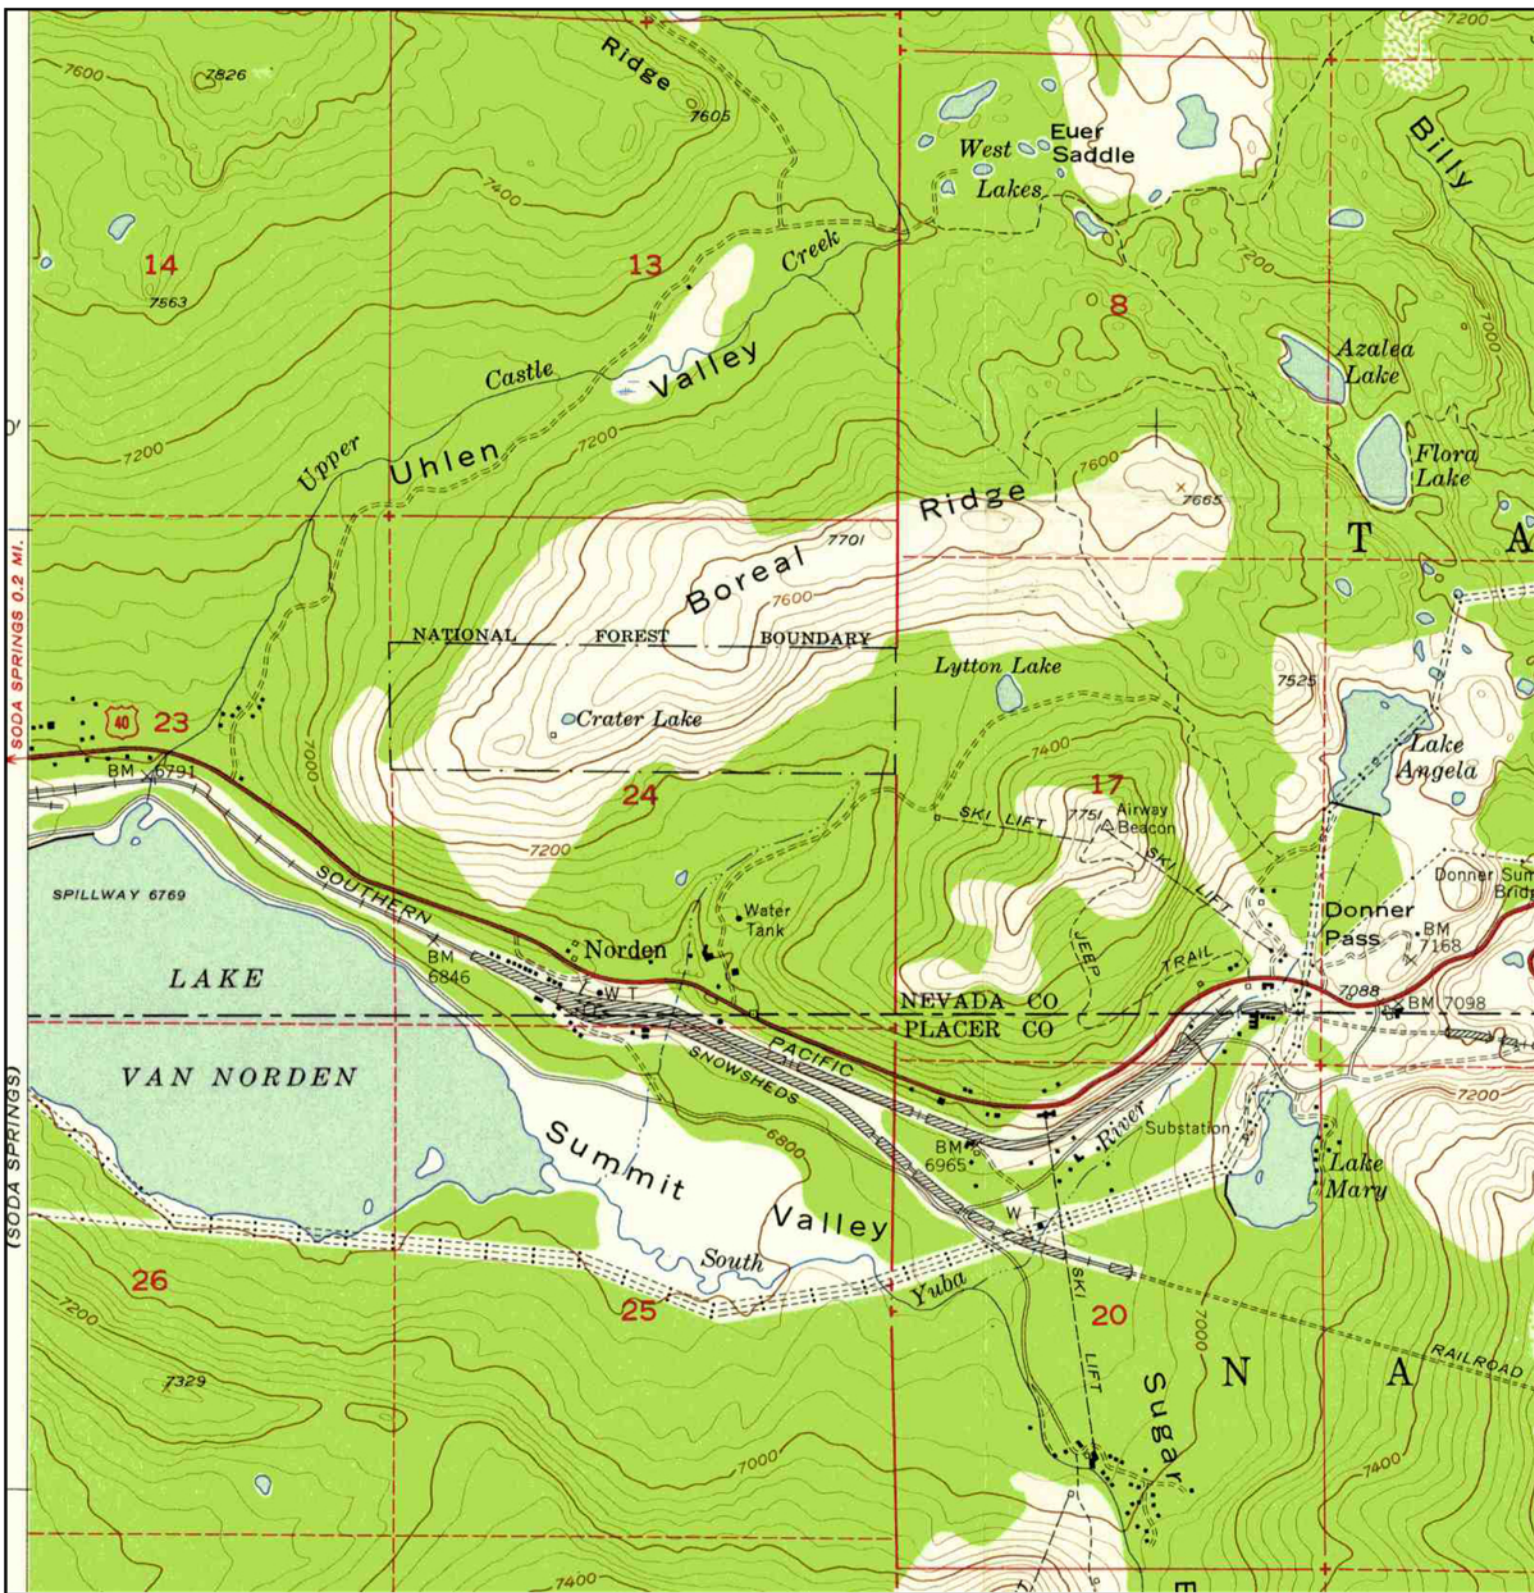

Historical Topographic Map

<p>N ↑</p>	<p>ADJOINING QUAD NAME: NORDEN MAP YEAR: 1955</p>	<p>SITE NAME: 21501 Donner Pass Road ADDRESS: 21501 Donner Pass Road Soda Springs, CA 96162</p>	<p>CLIENT: Lee & Pierce CONTACT: Frank Pierce INQUIRY#: 2577908.1</p>
	<p>SERIES: 7.5 SCALE: 1:24000</p>	<p>LAT/LONG: 39.3232 / 120.379</p>	<p>RESEARCH DATE: 09/01/2009</p>