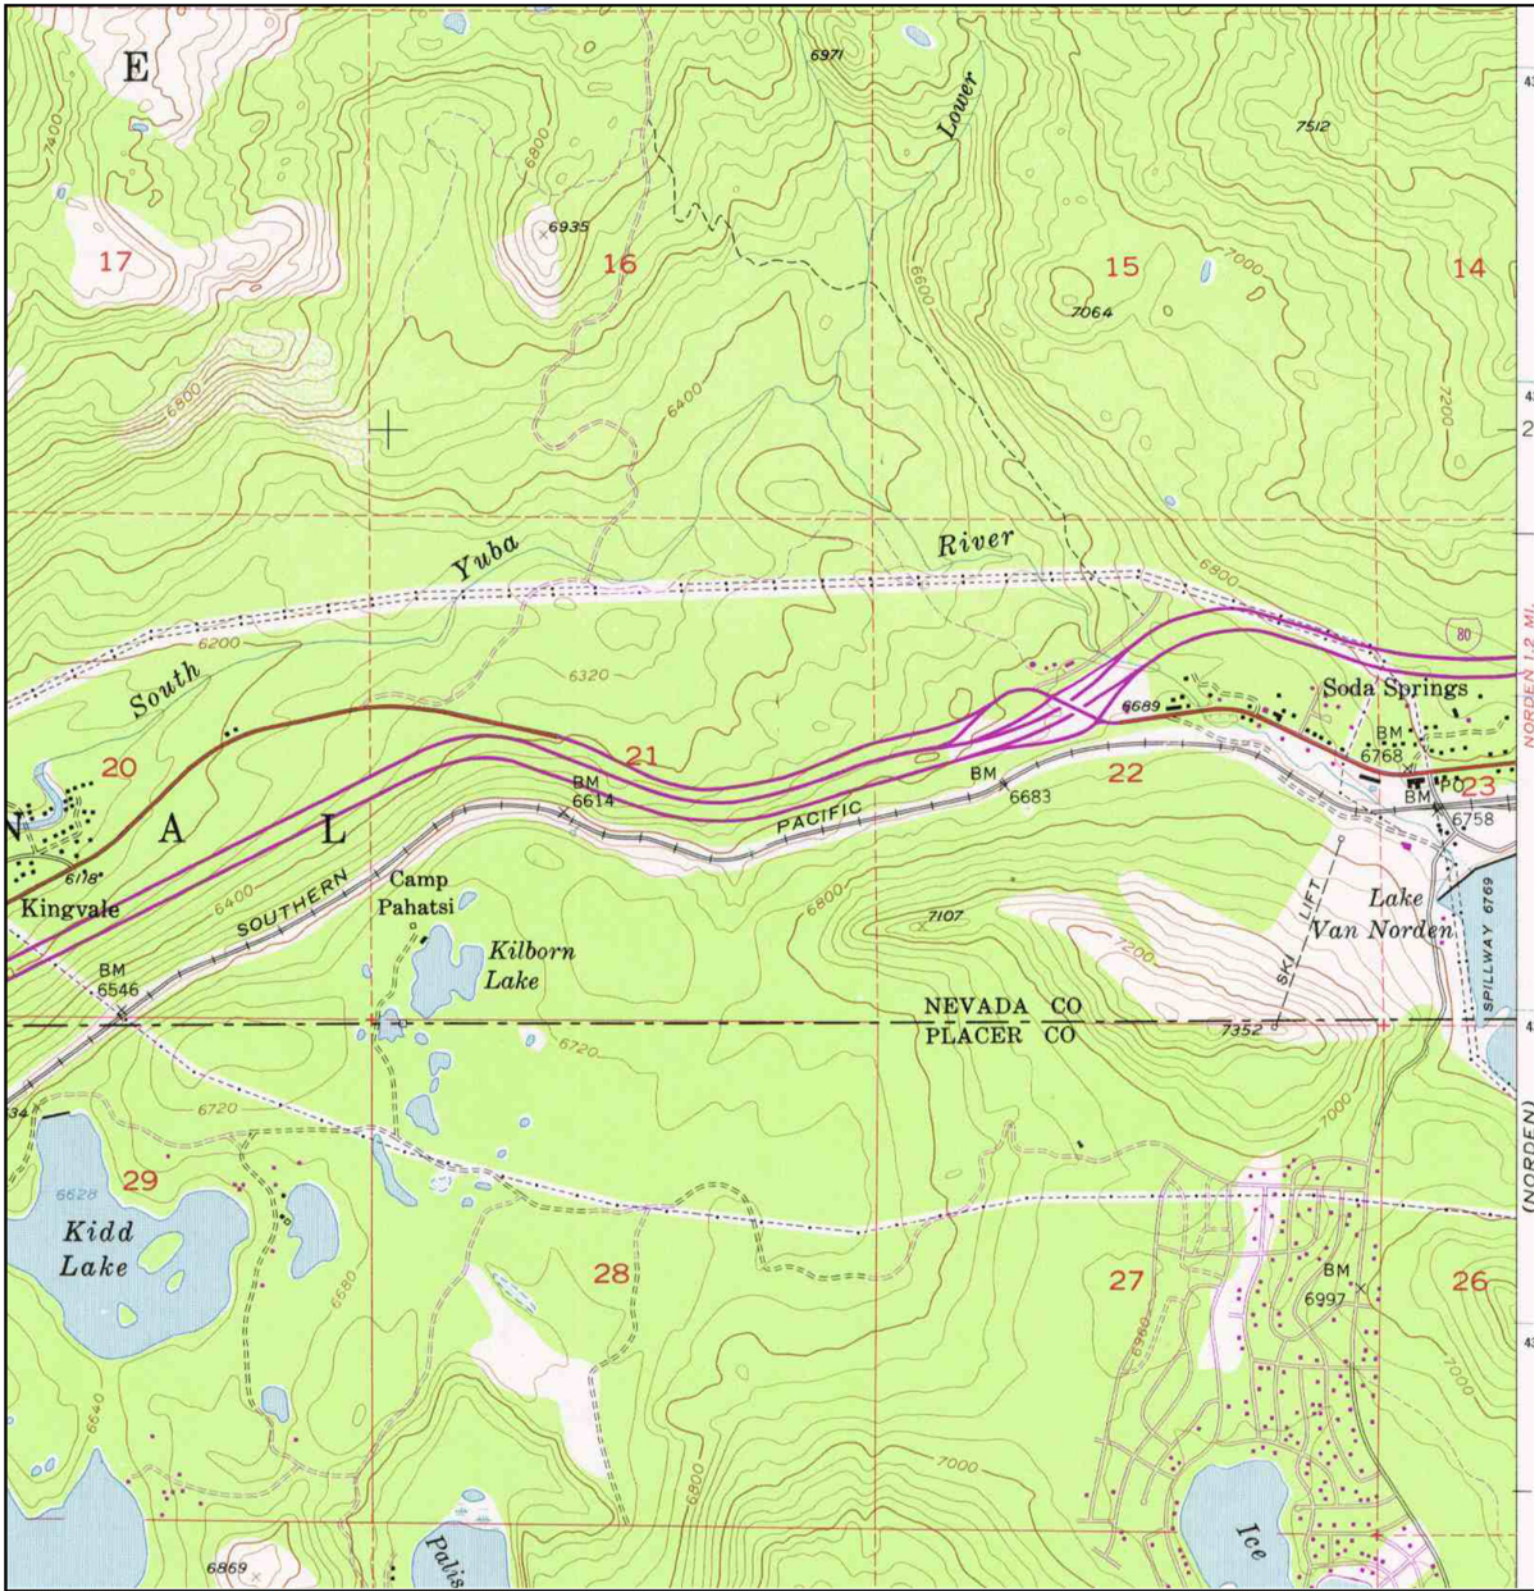

Historical Topographic Map

<p>N ↑</p>	TARGET QUAD	SITE NAME:	21501 Donner Pass Road	CLIENT:	Lee & Pierce
	NAME: SODA SPRINGS	ADDRESS:	21501 Donner Pass Road	CONTACT:	Frank Pierce
	MAP YEAR: 1973		Soda Springs, CA 96162	INQUIRY#:	2577908.1
	PHOTOREVISED FROM: 1955	LAT/LONG:	39.3232 / 120.379	RESEARCH DATE:	09/01/2009
	SERIES: 7.5				
	SCALE: 1:24000				