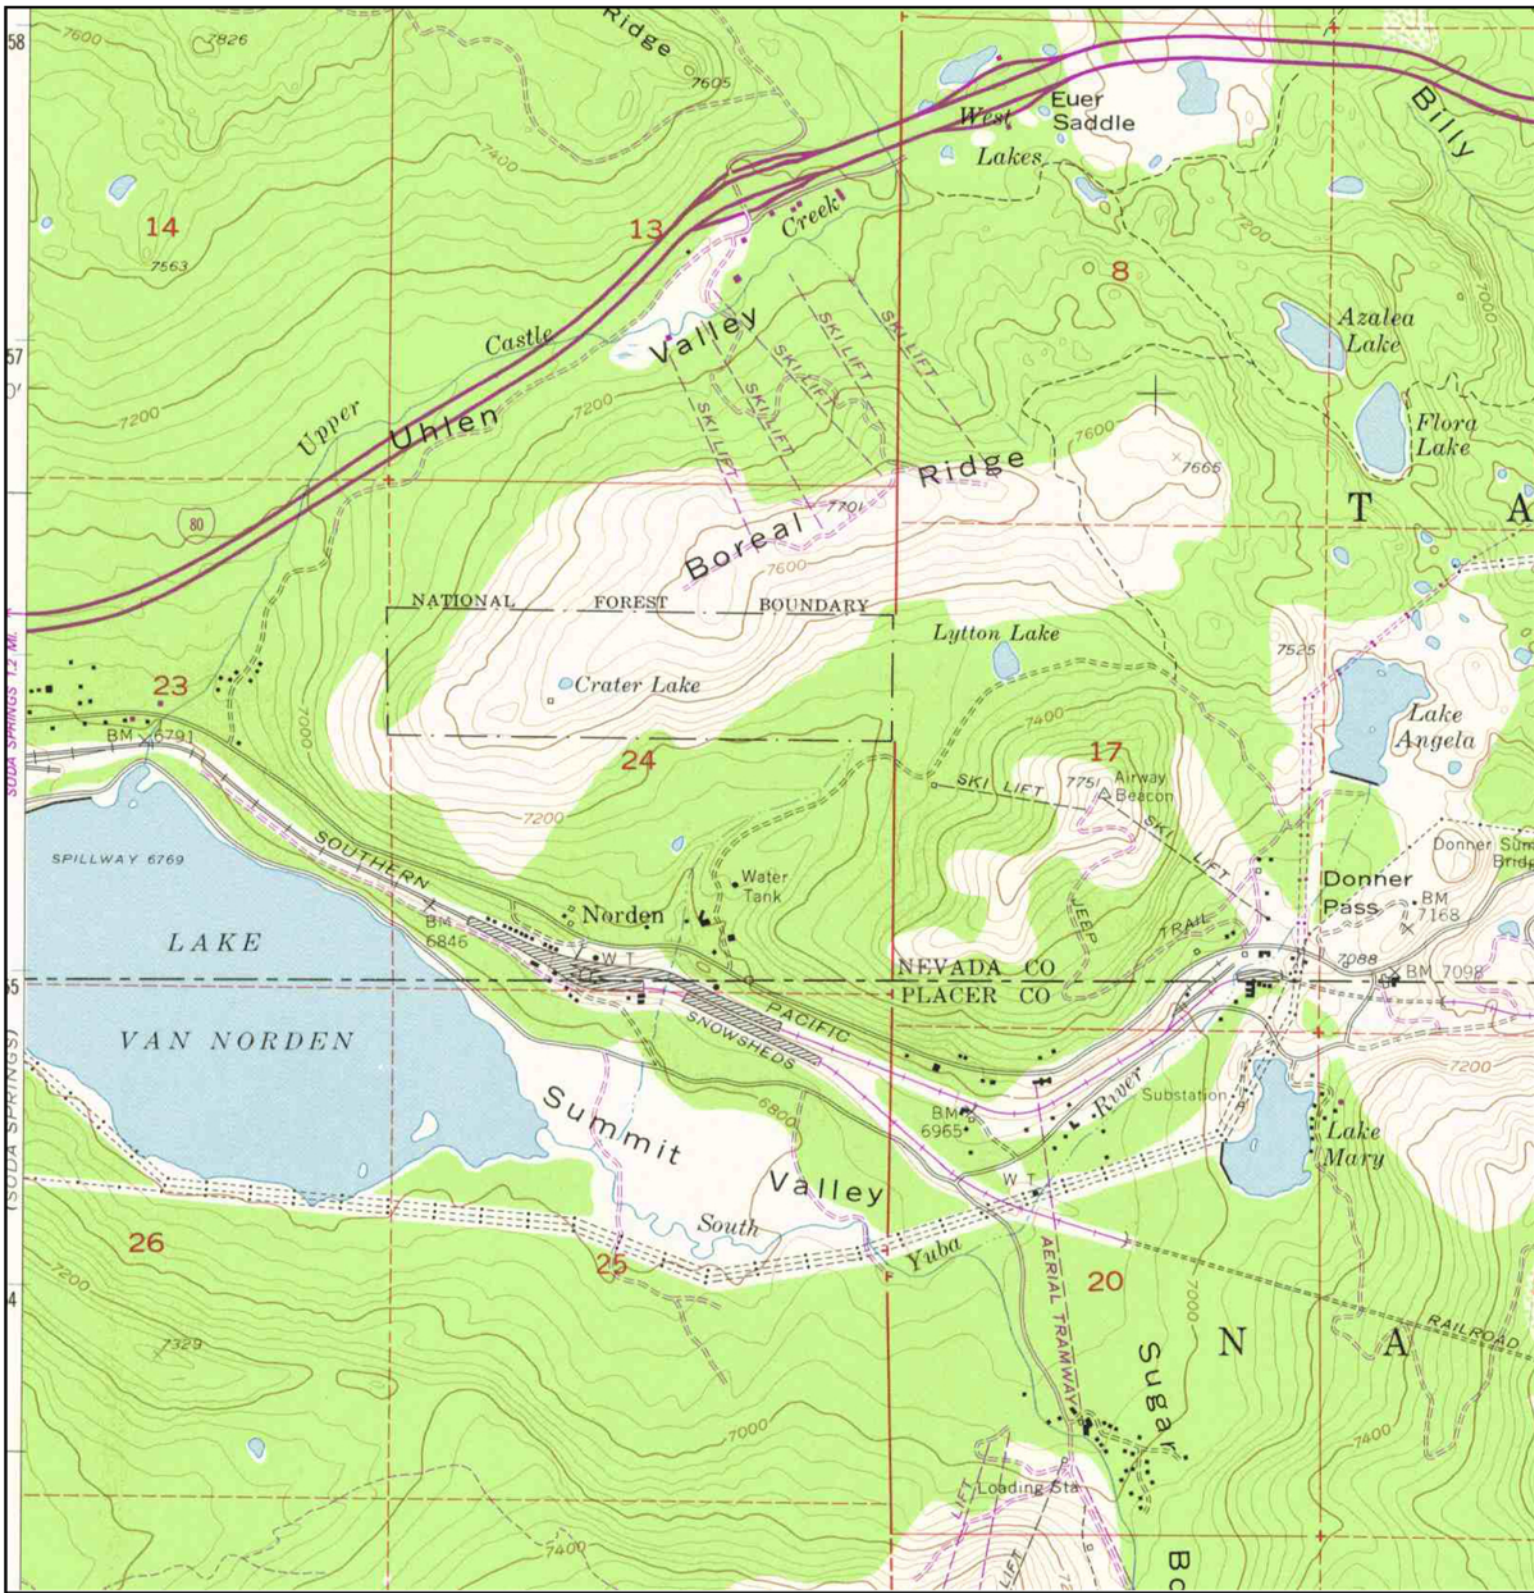

Historical Topographic Map

	ADJOINING QUAD	SITE NAME:	21501 Donner Pass Road	CLIENT:	Lee & Pierce
	NAME: NORDEN	ADDRESS:	21501 Donner Pass Road	CONTACT:	Frank Pierce
	MAP YEAR: 1979		Soda Springs, CA 96162	INQUIRY#:	2577908.1
	PHOTOREVISED FROM: 1955	LAT/LONG:	39.3232 / 120.379	RESEARCH DATE:	09/01/2009
	SERIES: 7.5				
	SCALE: 1:24000				