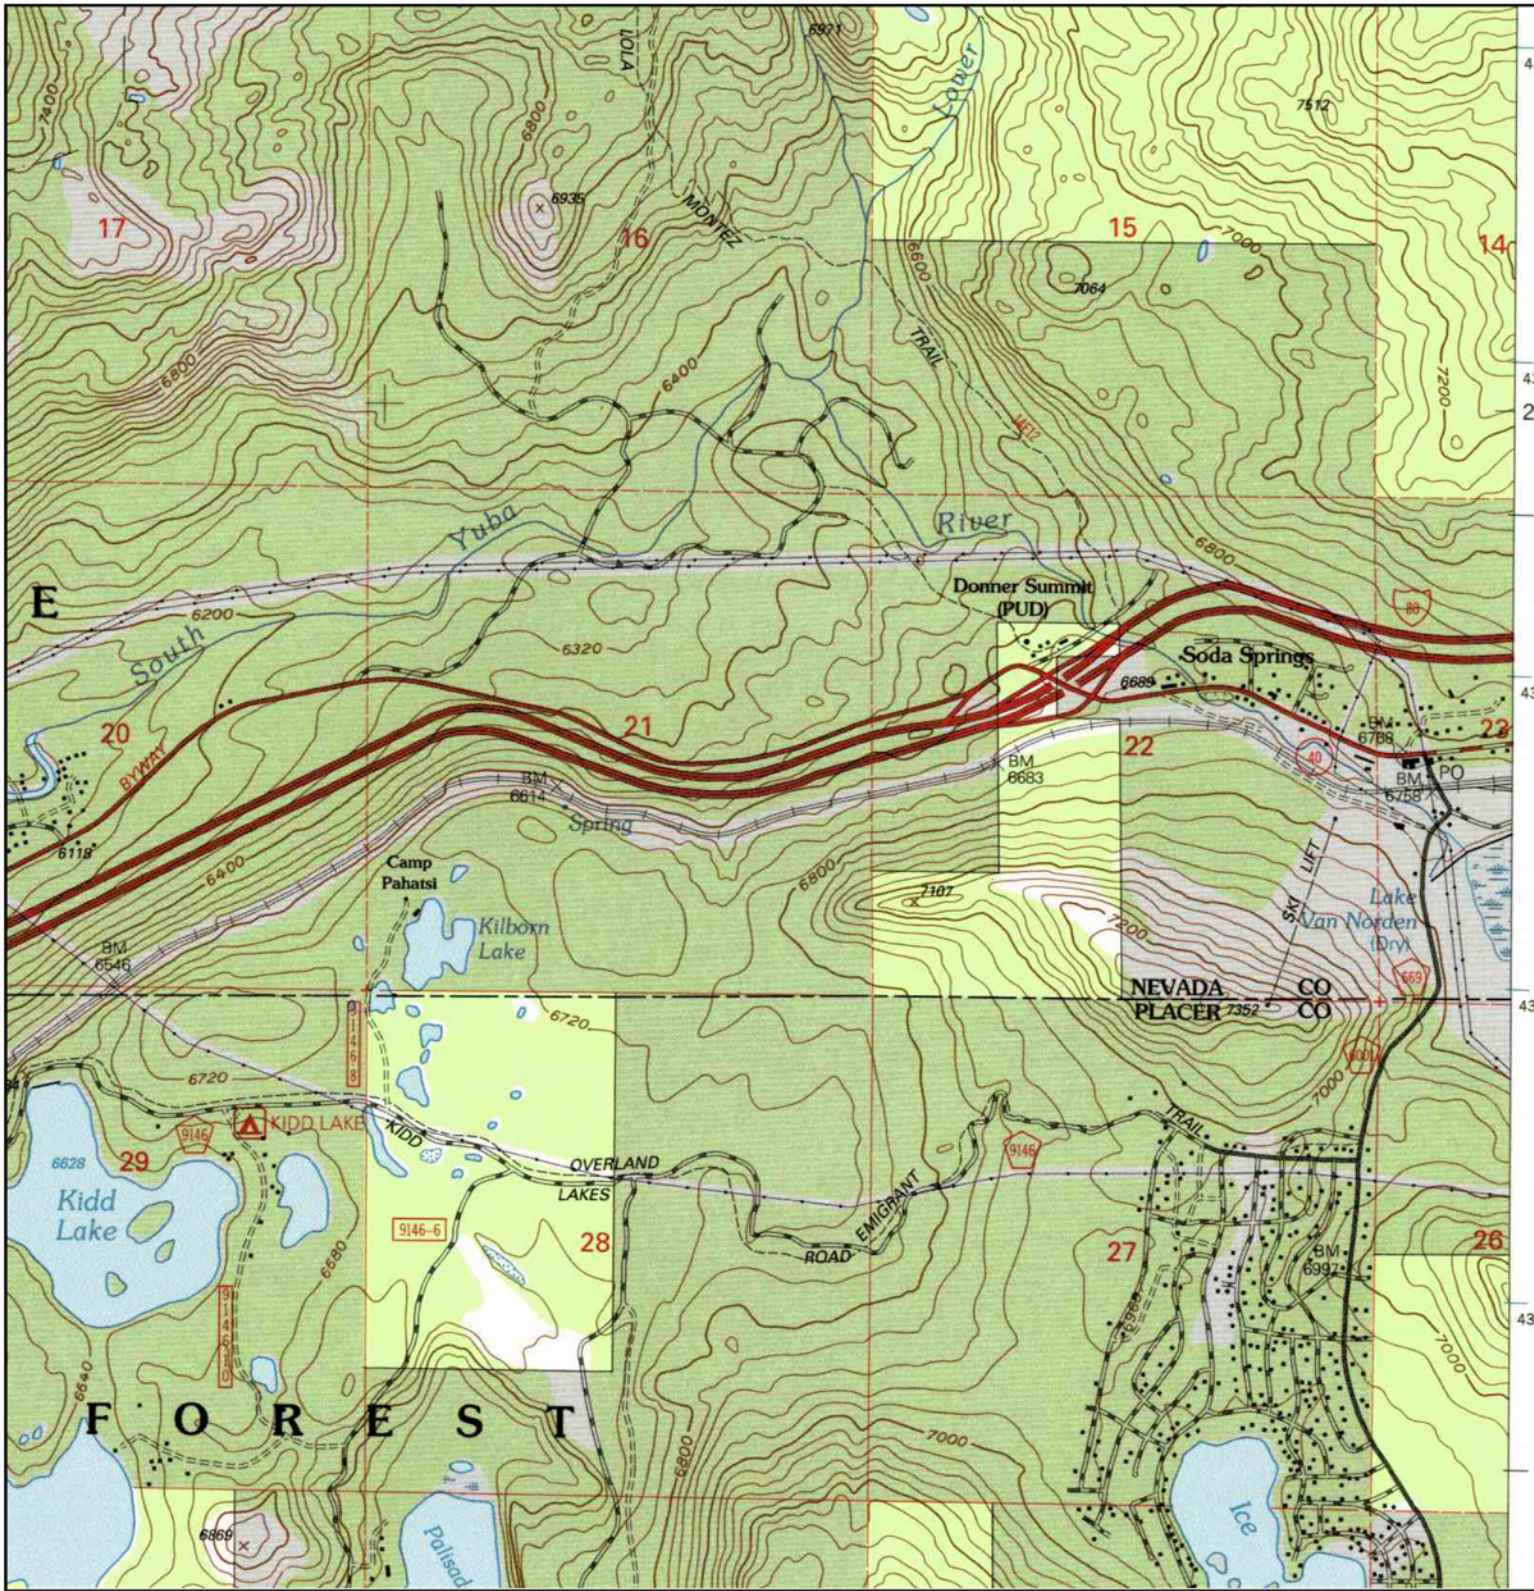

# Historical Topographic Map

<p>N ↑</p>	<p>TARGET QUAD NAME: SODA SPRINGS MAP YEAR: 2000</p>	<p>SITE NAME: 21501 Donner Pass Road ADDRESS: 21501 Donner Pass Road Soda Springs, CA 96162</p>	<p>CLIENT: Lee &amp; Pierce CONTACT: Frank Pierce INQUIRY#: 2577908.1 RESEARCH DATE: 09/01/2009</p>
	<p>SERIES: 7.5 SCALE: 1:24000</p>	<p>LAT/LONG: 39.3232 / 120.379</p>	